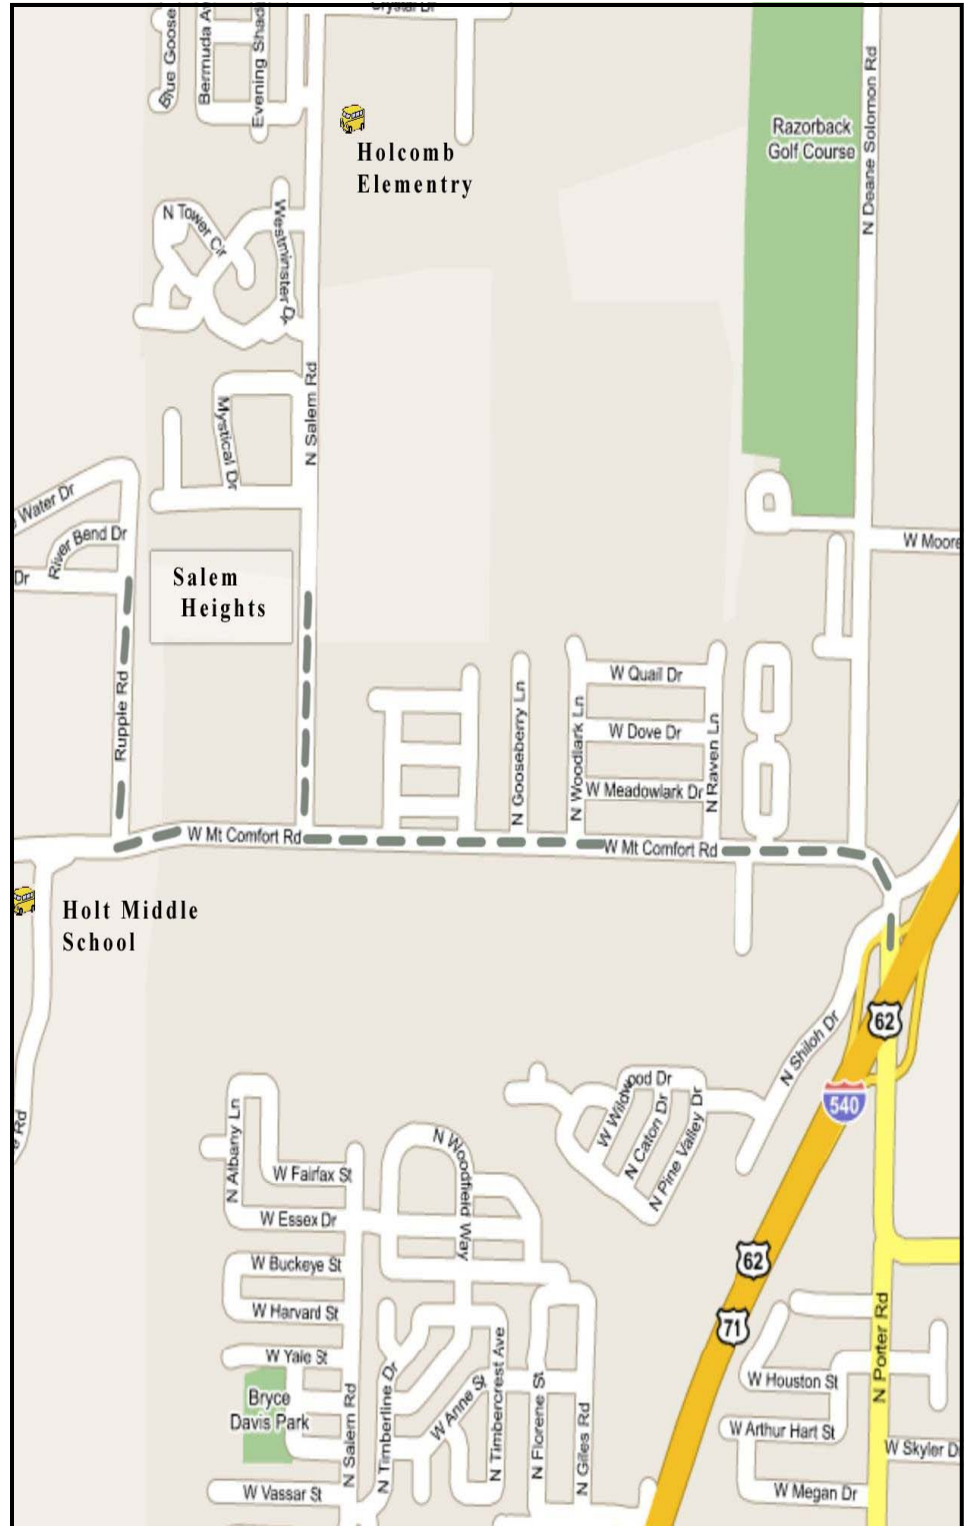

# Salem Heights

BY

## Directions to Salem

From I-540 take Porter Road exit and head north, Porter Road will take you west onto Mt. Comfort Road, and then north on Salem Rd. Salem Heights is on the west side.

Phone: 479.445.2001  
Fax: 1.866.703.5343  
Email: [yourhome@cobblestonehomes.info](mailto:yourhome@cobblestonehomes.info)  
[www.cobblestonehomes.info](http://www.cobblestonehomes.info)